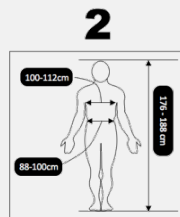

UNIQUENESS IZI PRODUCES NON-FLAMMABLE & FLEXIBLE PCM !

FITTING BODY CONSCIOUS (or adjustable fit)

SUITABLE FOR SPORTS , MEDICAL , INDUSTRIAL

SIZES SIZE 1 = S - M (chest 88 - 100 cm)
 SIZE 2 = L - XL (chest 100 - 112 cm)
 SIZE 3 = 2XL - 3XL (chest 112 - 124 cm)
 SIZE 4 = 4XL - 5XL (chest 124 - 136 cm)

MEDICAL CE YES

Printed size indication

L - XL